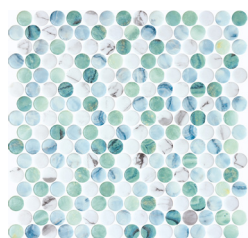

VETRO ROUND

COLLECTION

MALINE TILE
ELEVATE YOUR SHOWROOM

malinetile.com

VETRO ROUND

Stock Sizes

3/4" x 3/4" Penny
Mosaic

Available Colors

Auric

Black Shiny

**Calacatta
Gold Matte**

Fosco Matte

**Stoneglass
Gold**

Grafito Matte

**Kara Beige
Shiny**

**Kara Blue
Shiny**

Lagoon

Print Shiny

Tide

White Shiny

Yoar Matte

Palma

Nora

Lube

Jian Cream

Denver

Yuma

**Lungomare
Shiny**

Shade

Denver | 3/4" x 3/4" Penny Mosaic

Jian Cream | 3/4" x 3/4" Penny Mosaic

Lube | 3/4" x 3/4" Penny Mosaic