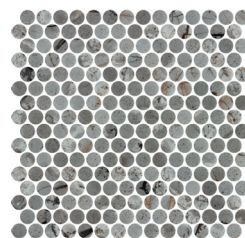

Auric

Black Shiny

**Calacatta
Gold Matte**

Fosco Matte

**Stoneglass
Gold**

Grafito Matte

**Kara Beige
Shiny**

**Kara Blue
Shiny**

Lagoon

Print Shiny

Tide

White Shiny

Yoar Matte

Palma

Nora

Lube

Jian Cream

Denver

Yuma

**Lungomare
Shiny**

Shade

Denver | 3/4" x 3/4" Penny Mosaic

Jian Cream | 3/4" x 3/4" Penny Mosaic

Lube | 3/4" x 3/4" Penny Mosaic