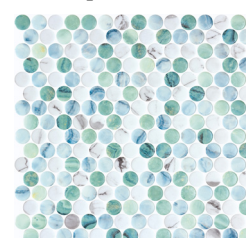

Auric

Black Shiny

**Calacatta
Gold Matte**

Fosco Matte

**Stoneglass
Gold**

Grafito Matte

**Kara Beige
Shiny**

**Kara Blue
Shiny**

Jian Cream

Denver

Yuma

**Lungomare
Shiny**

Shade

Denver | 3/4" x 3/4" Penny Mosaic

Jian Cream | 3/4" x 3/4" Penny Mosaic

Lube | 3/4" x 3/4" Penny Mosaic

Nora | 3/4" x 3/4" Penny Mosaic

Palma | 3/4" x 3/4" Penny Mosaic

Auric | 3/4" x 3/4" Penny Mosaic

Black Shiny | 3/4" x 3/4" Penny Mosaic

Calacatta Gold Matte | 3/4" x 3/4" Penny Mosaic

Fosco Matte | 3/4" x 3/4" Penny Mosaic

Stoneglass Gold | 3/4" x 3/4" Penny Mosaic

Grafito Matte | 3/4" x 3/4" Penny Mosaic

Kara Beige Shiny | 3/4" x 3/4" Penny Mosaic

Kara Blue Shiny | 3/4" x 3/4" Penny Mosaic

Lagoon | 3/4" x 3/4" Penny Mosaic