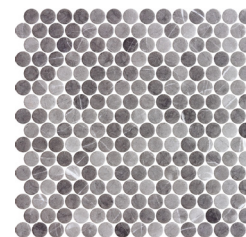

VETRO ROUND

COLLECTION

MALINE TILE
ELEVATE YOUR SHOWROOM

malinetile.com

VETRO ROUND

Stock Sizes

3/4" x 3/4" Penny
Mosaic

Available Colors

Auric

Black Shiny

**Calacatta
Gold Matte**

Fosco Matte

**Stoneglass
Gold**

Grafito Matte

**Kara Beige
Shiny**

**Kara Blue
Shiny**

Lagoon

Print Shiny

Tide

White Shiny

Yoar Matte

Palma

Nora

Lube

Jian Cream

Denver

Yuma

**Lungomare
Shiny**

Shade

Denver | 3/4" x 3/4" Penny Mosaic

Jian Cream | 3/4" x 3/4" Penny Mosaic

Lube | 3/4" x 3/4" Penny Mosaic