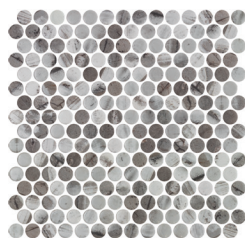

Auric

Black Shiny

**Calacatta
Gold Matte**

Fosco Matte

**Stoneglass
Gold**

Grafito Matte

**Kara Beige
Shiny**

**Kara Blue
Shiny**

Lagoon

Print Shiny

Tide

White Shiny

Yoar Matte

Palma

Nora

Lube

Jian Cream

Denver

Yuma

**Lungomare
Shiny**

Shade

Denver | 3/4" x 3/4" Penny Mosaic

Jian Cream | 3/4" x 3/4" Penny Mosaic

Lube | 3/4" x 3/4" Penny Mosaic