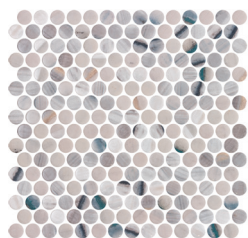

Auric

Black Shiny

**Calacatta
Gold Matte**

Fosco Matte

**Stoneglass
Gold**

Grafito Matte

**Kara Beige
Shiny**

**Kara Blue
Shiny**

Lagoon

Print Shiny

Tide

White Shiny

Yoar Matte

Palma

Nora

Lube

Jian Cream

Denver

Yuma

**Lungomare
Shiny**

Shade

Denver | 3/4" x 3/4" Penny Mosaic

Jian Cream | 3/4" x 3/4" Penny Mosaic

Lube | 3/4" x 3/4" Penny Mosaic

Nora | 3/4" x 3/4" Penny Mosaic

Palma | 3/4" x 3/4" Penny Mosaic

Auric | 3/4" x 3/4" Penny Mosaic

Black Shiny | 3/4" x 3/4" Penny Mosaic

Calacatta Gold Matte | 3/4" x 3/4" Penny Mosaic

Fosco Matte | 3/4" x 3/4" Penny Mosaic