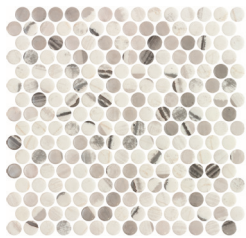

Auric

Black Shiny

**Calacatta
Gold Matte**

Fosco Matte

**Stoneglass
Gold**

Grafito Matte

**Kara Beige
Shiny**

**Kara Blue
Shiny**

Lagoon

Print Shiny

Tide

White Shiny

Yoar Matte

Palma

Nora

Lube

Jian Cream

Denver

Yuma

**Lungomare
Shiny**

Shade

Denver | 3/4" x 3/4" Penny Mosaic

Jian Cream | 3/4" x 3/4" Penny Mosaic

Lube | 3/4" x 3/4" Penny Mosaic

Nora | 3/4" x 3/4" Penny Mosaic

Palma | 3/4" x 3/4" Penny Mosaic

Auric | 3/4" x 3/4" Penny Mosaic

Black Shiny | 3/4" x 3/4" Penny Mosaic

Calacatta Gold Matte | 3/4" x 3/4" Penny Mosaic

Fosco Matte | 3/4" x 3/4" Penny Mosaic