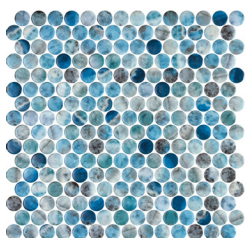

VETRO ROUND

COLLECTION

MALINE TILE
ELEVATE YOUR SHOWROOM

malinetile.com

VETRO ROUND

Stock Sizes

3/4" x 3/4" Penny
Mosaic

Available Colors

Auric

Black Shiny

**Calacatta
Gold Matte**

Fosco Matte

**Stoneglass
Gold**

Grafito Matte

**Kara Beige
Shiny**

**Kara Blue
Shiny**

Lagoon

Print Shiny

Tide

White Shiny

Yoar Matte

Palma

Nora

Lube

Jian Cream

Denver

Yuma

**Lungomare
Shiny**

Shade

Denver | 3/4" x 3/4" Penny Mosaic

Jian Cream | 3/4" x 3/4" Penny Mosaic

Lube | 3/4" x 3/4" Penny Mosaic