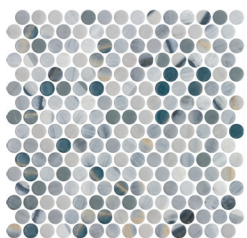

Auric

Black Shiny

**Calacatta
Gold Matte**

Fosco Matte

**Stoneglass
Gold**

Grafito Matte

**Kara Beige
Shiny**

**Kara Blue
Shiny**

Lagoon

Print Shiny

Tide

White Shiny

Yoar Matte

Palma

Nora

Lube

Jian Cream

Denver

Yuma

**Lungomare
Shiny**

Shade

Denver | 3/4" x 3/4" Penny Mosaic

Jian Cream | 3/4" x 3/4" Penny Mosaic

Lube | 3/4" x 3/4" Penny Mosaic

Nora | 3/4" x 3/4" Penny Mosaic

Palma | 3/4" x 3/4" Penny Mosaic

Auric | 3/4" x 3/4" Penny Mosaic

Black Shiny | 3/4" x 3/4" Penny Mosaic

Calacatta Gold Matte | 3/4" x 3/4" Penny Mosaic

Fosco Matte | 3/4" x 3/4" Penny Mosaic